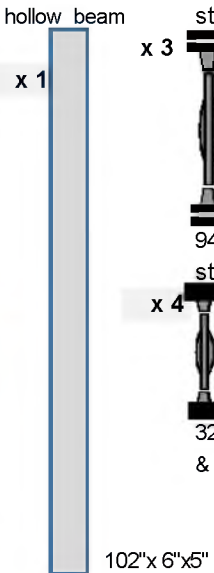

TYNEMOUTH PRIORY THEATRE

STAGING & SCENIC UNITS