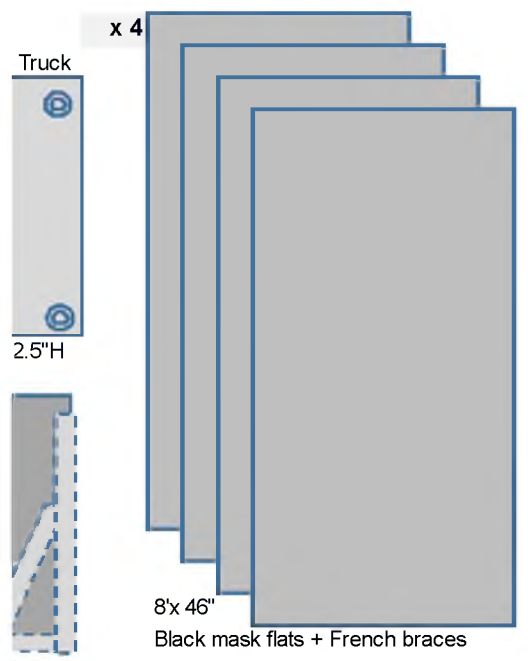

TYNEMOUTH PRIORY THEATRE

STAGING & SCENIC UNITS

PILLARS

TREADS

window pelmets

NB - ALSO 3 SECTION CRANKED STAIR