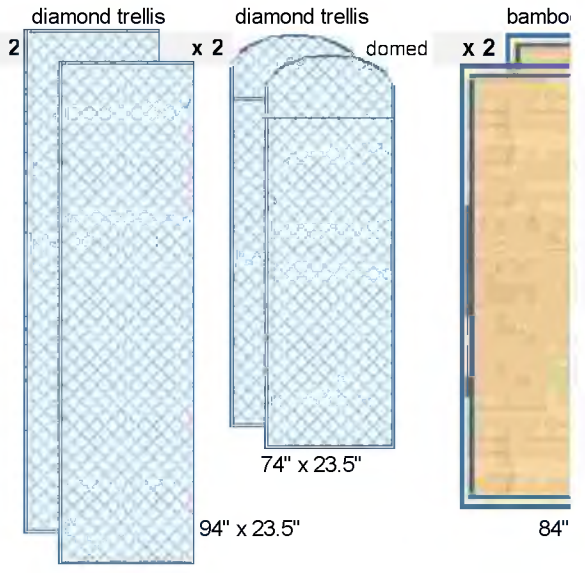

10x6 fireplace 40 ← 14

10' Specials note : some doors not framed

12' & 11' Specials

9' & other Specials

cutaway wall sections

1

8-4x6'

TYNEMOUTH PRIORY THEATRE

STAGING UNITS

ROSTRA TRUCKS etc.

3 No. 8' x 4' x 40" H ROSTRA FRAMES STAGE APRON

3 No. 8'x 4'x 2' H ROSTRA FRAMES 1 No. 8'x 4'x 1' H ROSTRA FRAME

TYNEMOUTH PRIORY THEATRE

STAGING & SCENIC UNITS

PILLARS

TREADS

6 x 4 twin sash centre mullion

8x4

8x2

8x18"

o/all 18"x4 5x4 bay window variable 18"x4

3x4 fits 89x4 flat

4x1

uses 6" headers & 3'3"x3'3" flats + 3x1 & 3x6" ext panels