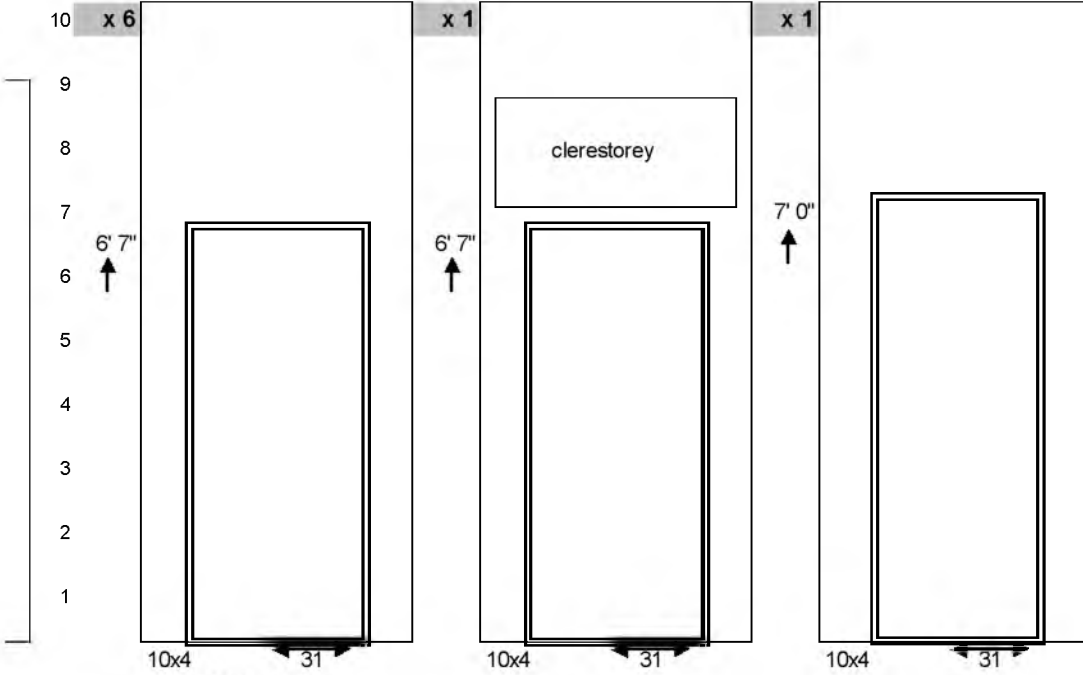

10x6 fireplace 40 ← 14

10' Specials note : some doors not framed

12' & 11' Specials

9' & other Specials

cutaway wall sections

1

8-4x6'

TYNEMOUTH PRIORY THEATRE