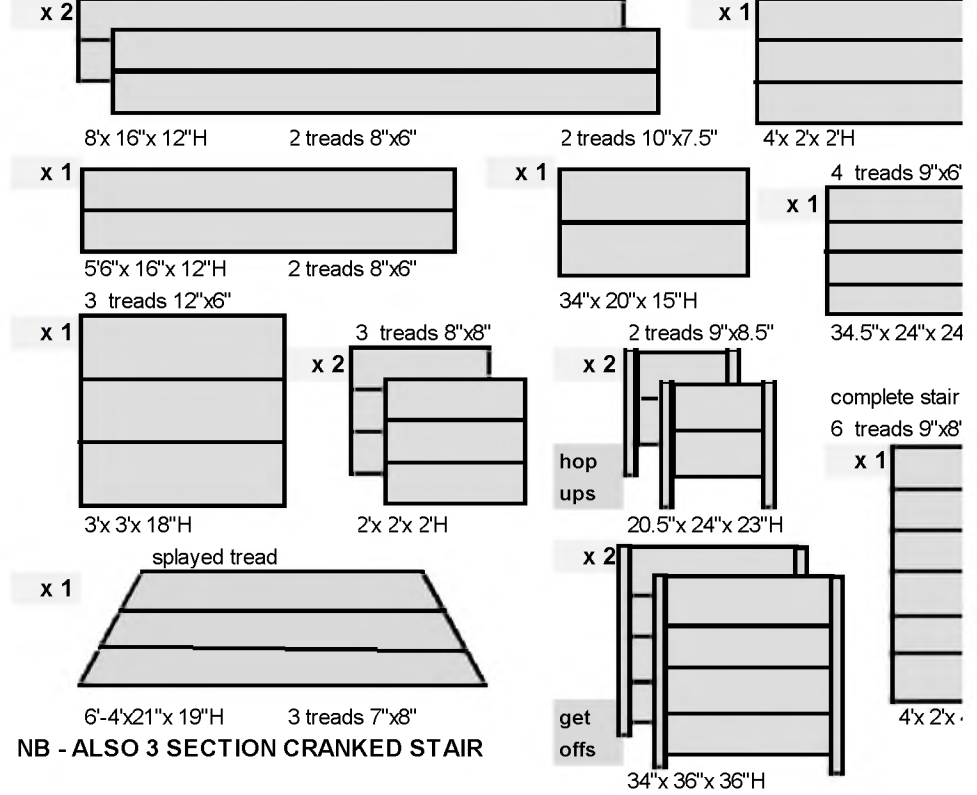

10x6 fireplace 40 ← 14

10' Specials note : some doors not framed

12' & 11' Specials

9' & other Specials

cutaway wall sections

1

8-4x6'

TYNEMOUTH PRIORY THEATRE

STAGING UNITS

ROSTRA TRUCKS etc.

3 No. 8' x 4' x 40" H ROSTRA FRAMES STAGE APRON

3 No. 8'x 4'x 2' H ROSTRA FRAMES 1 No. 8'x 4'x 1' H ROSTRA FRAME

TYNEMOUTH PRIORY THEATRE

STAGING & SCENIC UNITS

PILLARS

TREADS