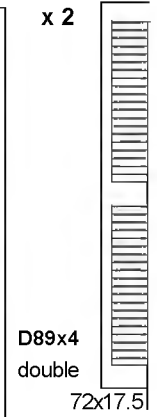

6 x 4 twin sash centre mullion

8x4

8x2

8x18"

o/all 18"x4 5x4 bay window variable 18"x4

3x4 fits 89x4 flat

4x1

uses 6" headers & 3'3"x3'3" flats + 3x1 & 3x6" ext panels

panel

78x30

panel

1/2 G 78x30

plain

78x30

WINDOW FRAME FLATS

louvre doors