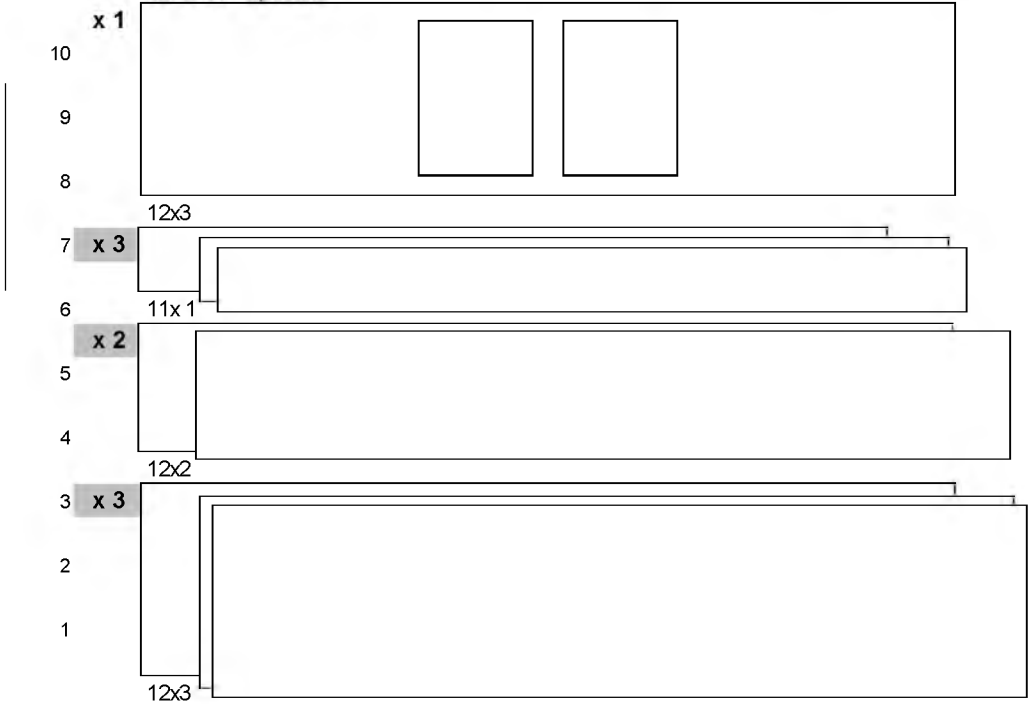

10x6 fireplace 40 ← 14

10' Specials note : some doors not framed

12' & 11' Specials

9' & other Specials

cutaway wall sections

1

8-4x6'

TYNEMOUTH PRIORY THEATRE