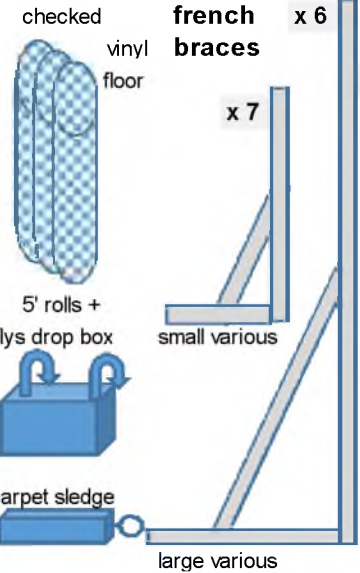

STAGING UNITS

ROSTRA TRUCKS etc.

3 No. 8' x 4' x 40" H ROSTRA FRAMES STAGE APRON

3 No. 8'x 4'x 2' H ROSTRA FRAMES 1 No. 8'x 4'x 1' H ROSTRA FRAME

TYNEMOUTH PRIORY THEATRE

STAGING & SCENIC UNITS

PILLARS

TREADS