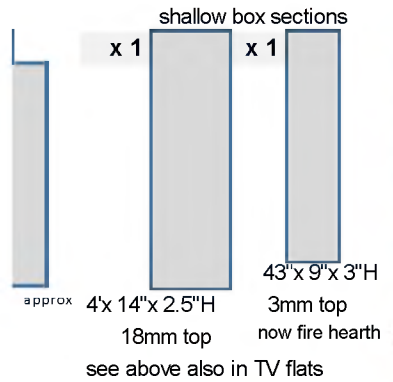

10x6 fireplace 40 ← 14

10' Specials note : some doors not framed

12' & 11' Specials

9' & other Specials

cutaway wall sections

1

8-4x6'

TYNEMOUTH PRIORY THEATRE

STAGING UNITS

ROSTRA TRUCKS etc.

3 No. 8' x 4' x 40" H ROSTRA FRAMES STAGE APRON

3 No. 8'x 4'x 2' H ROSTRA FRAMES 1 No. 8'x 4'x 1' H ROSTRA FRAME

TYNEMOUTH PRIORY THEATRE

STAGING & SCENIC UNITS

PILLARS

TREADS