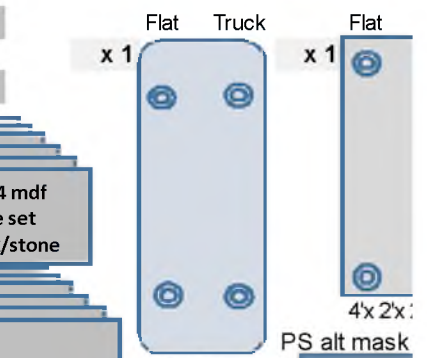

3 No. 8'x 4'x 2' H ROSTRA FRAMES 1 No. 8'x 4'x 1' H ROSTRA FRAME