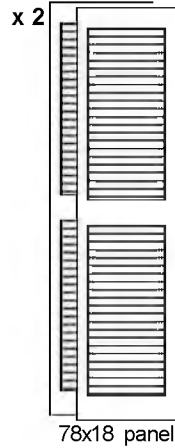

6 x 4 twin sash centre mullion

8x4

8x2

8x18"

o/all 18"x4 5x4 bay window variable 18"x4

3x4 fits 89x4 flat

4x1

uses 6" headers & 3'3"x3'3" flats + 3x1 & 3x6" ext panels

panel

78x30

panel

1/2 G 78x30

plain

78x30

WINDOW FRAME FLATS

louvre doors