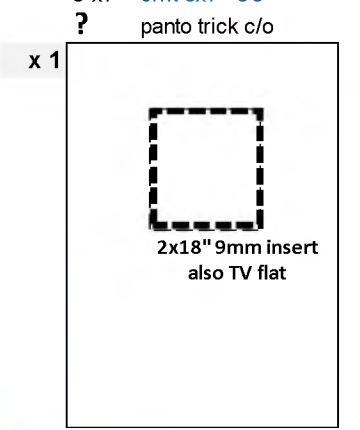

window headers/reveals