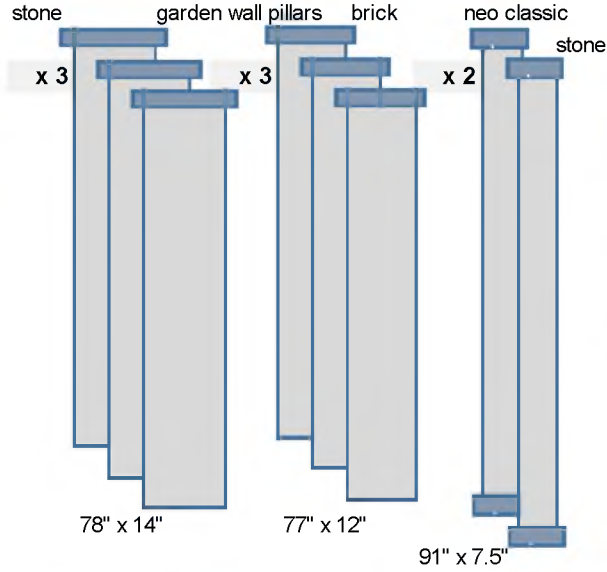

10x6 fireplace 40 ← 14

10' Specials note : some doors not framed

12' & 11' Specials

9' & other Specials

cutaway wall sections

1

8-4x6'

TYNEMOUTH PRIORY THEATRE

STAGING UNITS

ROSTRA TRUCKS etc.

3 No. 8' x 4' x 40" H ROSTRA FRAMES STAGE APRON

3 No. 8'x 4'x 2' H ROSTRA FRAMES 1 No. 8'x 4'x 1' H ROSTRA FRAME

TYNEMOUTH PRIORY THEATRE

STAGING & SCENIC UNITS

PILLARS

TREADS

6 x 4 twin sash centre mullion

8x4

8x2

8x18"

o/all 18"x4 5x4 bay window variable 18"x4

3x4 fits 89x4 flat

4x1

uses 6" headers & 3'3"x3'3" flats + 3x1 & 3x6" ext panels