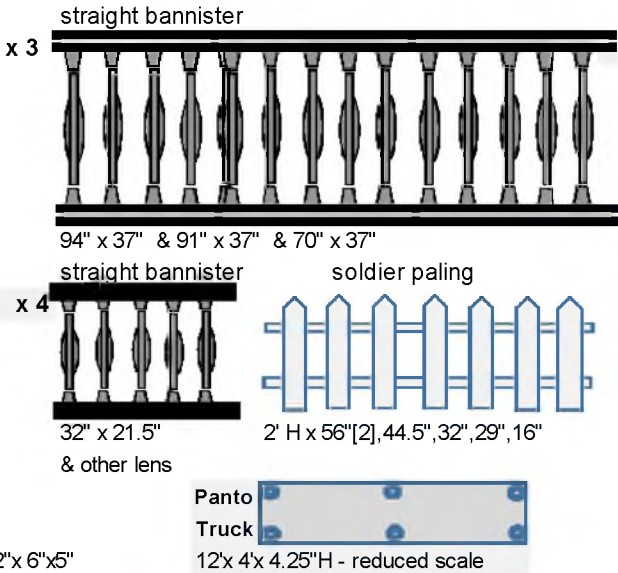

STAGING UNITS

ROSTRA TRUCKS etc.

3 No. 8' x 4' x 40" H ROSTRA FRAMES STAGE APRON

3 No. 8'x 4'x 2' H ROSTRA FRAMES 1 No. 8'x 4'x 1' H ROSTRA FRAME

TYNEMOUTH PRIORY THEATRE

STAGING & SCENIC UNITS

PILLARS

TREADS