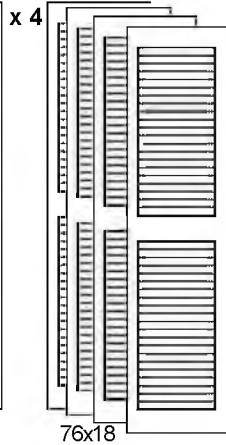

6 x 4 twin sash centre mullion

8x4

8x2

8x18"

o/all 18"x4 5x4 bay window variable 18"x4

3x4 fits 89x4 flat

4x1

uses 6" headers & 3'3"x3'3" flats + 3x1 & 3x6" ext panels

panel

78x30

panel

1/2 G 78x30

plain

78x30

WINDOW FRAME FLATS

louvre doors